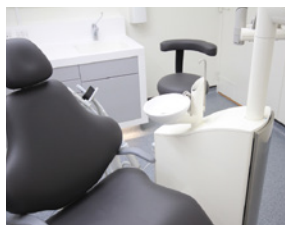

dental innovations

Summer 2016

IN THIS ISSUE:

CBCT Scanner Vatech Pax-i3D Smart
Digital OPG VATECH Pax-i
G-Comm Polaris Operating Light
Zolar Dental Diode Lasers

Tridac Treatment Centre
Zenith LED Light Fittings
Annual Servicing Promotion

Filled with cutting edge products and promotions for dentists

CASE STUDY

New Heka unit Eclipses everything

Yusef Moazzam Ali from Ramsgate, Kent, recently refurbished his Surgery and is delighted with his Heka Dental Unic Treatment Centre.

Heka Dental are based in Denmark, known for its style and originality when designing furniture, and I decided to visit them at their factory in Copenhagen. What struck me was their friendliness, hospitality and attention to detail. Most parts are made in Denmark or Germany, and Heka both design and manufacture all their own electronic components.

I was also impressed by the build-quality of every chair, which are mostly made

of cast aluminium, stainless sheet and milled stainless steel. There are no plastic bits that could break. The chair is also extremely comfortable with its memory foam seat, something most patients notice.

I have been using the chair for over 6 months, and other than the adjustment required to its new more ergonomic working style, I have been more than happy. I find myself working more efficiently and in a far more comfortable position than in the past.

I couldn't recommend Heka chairs more highly and look forward to working with them for many years to come."