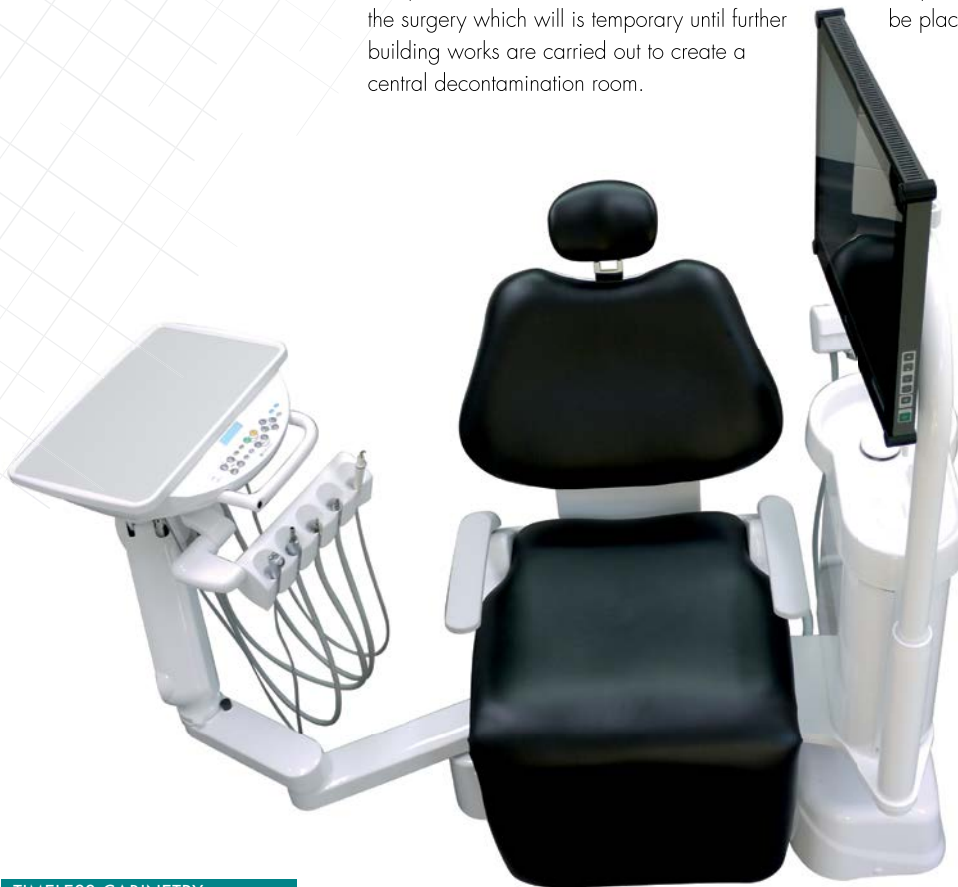

CASE STUDY No. 5

DESIGN BRIEF: A renowned dental practice designer recommended Eclipse Dental for the refurbishment of this Prosthodontic surgery which involved incorporating specialist equipment and meeting specific requirements in the design and building specification.

ECLIPSE SOLUTION: The dentist had a good understanding of the equipment and surgery layout he wanted and we worked together with the designer to create an outstanding surgery with a contemporary feel yet sympathetic to the 1930's style surroundings. A separate sterilisation area was included in the surgery which will be temporary until further building works are carried out to create a central decontamination room.

In line with the impressive, high quality environment time and effort was invested in preparing the floor and laying the special order flooring to provide an elegant, practical, 'squeak free' surface. The refurbishment also incorporated a microscope and a bespoke suction system which allowed the pump to be placed in the basement.

Reliable and patient friendly equipment compliments the surroundings