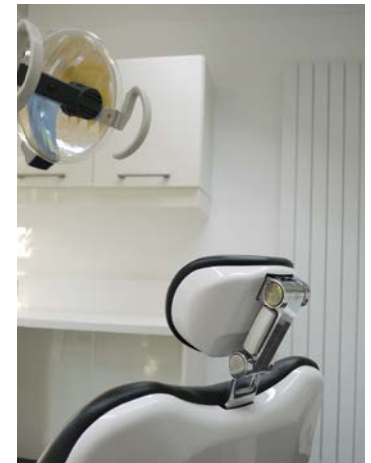

CASE STUDY No. 5

DESIGN BRIEF: A renowned dental practice designer recommended Eclipse Dental for the refurbishment of this Prosthodontic surgery which involved incorporating specialist equipment and meeting specific requirements in the design and building specification.

ECLIPSE SOLUTION: The dentist had a good understanding of the equipment and surgery layout he wanted and we worked together with the designer to create an outstanding surgery with a contemporary feel yet sympathetic to the 1930's style surroundings. A separate sterilisation area was included in the surgery which will be temporary until further building works are carried out to create a central decontamination room.

In line with the impressive, high quality environment time and effort was invested in preparing the floor and laying the special order flooring to provide an elegant, practical, 'squeak free' surface. The refurbishment also incorporated a microscope and a bespoke suction system which allowed the pump to be placed in the basement.

Reliable and patient friendly equipment compliments the surroundings